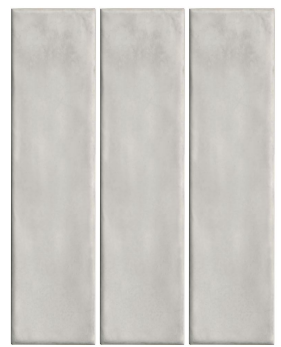

SHOWER SURROUND
3X12" 'HANDMADE'
SPLENDOURS WHITE
WHITE GROUT
VERTICAL STACK
W/ SILVER SCHLUTER