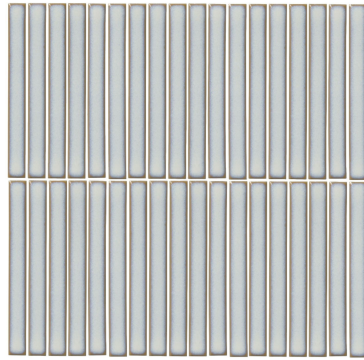

# KITCHEN

COUNTERS  
3CM CAESARSTONE  
ORGANIC WHITE

CABINETS

*UPPERS & LOWERS  
MATTE MAPLE*

*ISLAND  
LOW SHEEN  
GUNMETAL W/  
DECORATIVE FRONT  
AND SIDES*

BACKSPLASH  
WHITE TRACK STACK  
DESERT SAND GROUT  
W/ MERCURY SCHLUTER

SHOWER FLOOR  
2X2" MATTE BIANCO  
WHITE GROUT