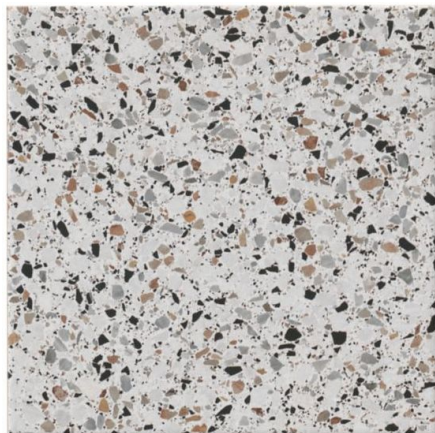

WALL MOUNTED SINK